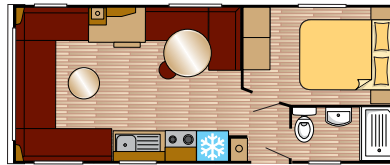

STANDARD FEATURES

- uPVC single glazed windows and aluminium door(s)
- Tiled roof
- Vaulted plywood ceilings throughout
- Large shower cubicle
- Modern gas fire
- 4 Burner hob with FFD as standard
- Integrated fridge
- Cooker hood
- Microwave space
- Generous storage through-out
- Totally Vinyl

OPTIONS AVAILABLE

- Double glazed windows and door(s)
- Extra insulation
- Exterior light
- Trumatic 5002 fire
- Pre galvanised chassis
- Georgian bar windows and door(s)
- uPVC Exterior Cladded

23x10 1 Bed

The information displayed in this leaflet is correct at the time of printing, in the possible event of supply shortages or alternative materials, alterations may have to be made to the models. In this event any changes may be obtained from your dealer. All colours have been matched as close as printing techniques permit, variations may occur when compared to the actual fabrics.

All props such as televisions, DVDs, crockery etc. are purely for display purposes only and not included.

Designed & produced by Kingston Graphics, www.kingstongraphics.co.uk - October 2012

Cupboard/ storage
 Seating
 Carpet
 Vinyl Floor
 Fridge