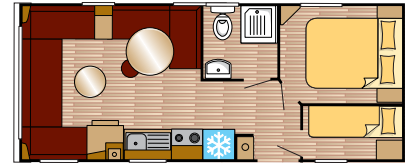

STANDARD FEATURES

- uPVC single glazed windows and aluminium door(s)
- Tiled roof
- Vaulted plywood ceilings throughout
- Large shower cubicle
- Modern gas fire
- 4 Burner hob with FFD as standard
- Integrated fridge
- Cooker hood
- Microwave space
- Generous storage through-out
- Totally Vinyl

23x10 2 Bed

26x10 2 Bed

28x10 2 Bed

32x10 2 Bed

29x12 2 Bed

The information displayed in this leaflet is correct at the time of printing, in the possible event of supply shortages or alternative materials, alterations may have to be made to the models. In this event any changes may be obtained from your dealer. All colours have been matched as close as printing techniques permit, variations may occur when compared to the actual fabrics.