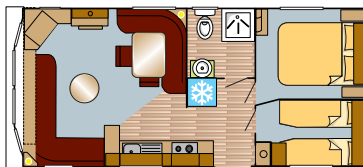

24x11.5 2 Bed

29 x 11.5 2 Bed

32 x 11.5 3 Bed

26 x 11.5 2 Bed

32 x 11.5 2 Bed

STANDARD

- uPVC Exterior Cladded
- Exterior light
- Trumatic 5002 fire
- Integrated cooker hood
- Double glazed windows and door(s)
- Vaulted plywood ceilings throughout
- 4 Burner silver hob with FFD as standard
- Microwave space
- Domestic style interior doors and handles
- Integrated fridge
- Modern shower