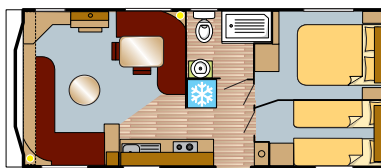

24x11.5 2 Bed

29 x 11.5 2 Bed

32 x 11.5 3 Bed

26 x 11.5 2 Bed

32 x 11.5 2 Bed

STANDARD

- uPVC Exterior Cladded
- Exterior light
- Trumatic 5002 fire
- Integrated cooker hood
- Double glazed windows and door(s)
- Vaulted plywood ceilings throughout
- 4 Burner silver hob with FFD as standard
- Microwave space
- Domestic style interior doors and handles
- Integrated fridge
- Modern shower

- Metal action fold out bed to lounge seating
- Generous storage through-out
- Pantiled roof
- Window shutters

OPTIONS AVAILABLE

- Extra insulation
- Table and 4 chairs in lieu of fixed dinette
- Central heating
- Totally vinyl
- Pre galvanised chassis
- Georgian bar windows and door(s)