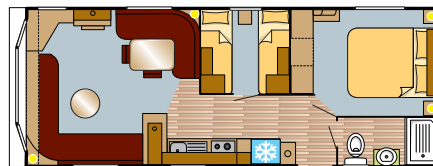

24x11.5 2 Bed

29 x 11.5 2 Bed

32 x 11.5 3 Bed

26 x 11.5 2 Bed

32 x 11.5 2 Bed

STANDARD

- uPVC Exterior Cladded
- Exterior light
- Trumatic 5002 fire
- Integrated cooker hood
- Double glazed windows and door(s)
- Vaulted plywood ceilings throughout
- 4 Burner silver hob with FFD as standard
- Microwave space
- Domestic style interior doors and handles
- Integrated fridge
- Modern shower