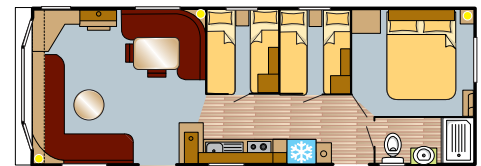

24x11.5 2 Bed

29 x 11.5 2 Bed

32 x 11.5 3 Bed

26 x 11.5 2 Bed

32 x 11.5 2 Bed

STANDARD

- uPVC Exterior Cladded
- Exterior light
- Trumatic 5002 fire
- Integrated cooker hood
- Double glazed windows and door(s)
- Vaulted plywood ceilings throughout
- 4 Burner silver hob with FFD as standard
- Microwave space
- Domestic style interior doors and handles
- Integrated fridge
- Modern shower