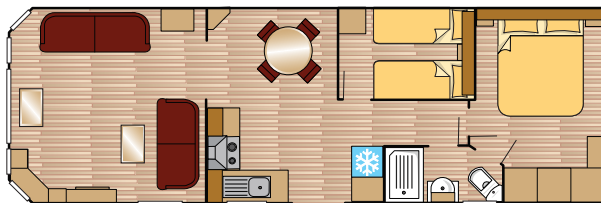

A choice of four layouts guarantee you'll be able choose the holiday home to suit your individual needs and add a personal touch to making the Idylle a true home from home.

STANDARD FEATURES

- uPVC double Glazed
- Pantiled Roof
- uPVC Exterior Cladded
- Exterior Light
- Domestic style gutters and downpipes
- Modern lounge seating
- Totally Vinyl
- Free-standing dining table & four chairs
- Stainless Steel cooker hood
- 4 burner silver hob with FFD as standard
- Integrated fridge freezer
- Microwave space
- 40mm laminate worktops with matching up stands
- MDF doors lounge & Kitchen
- Trumatic 5002 fire with flame effect front
- Vaulted Ceilings throughout
- Domestic style interior doors

-  Cupboard/ storage
-  Seating
-  Carpet
-  Vinyl Floor
-  Fridge

30x12 2 Bed

32x12 2 Bed

36x12 2 Bed

36x12 3 Bed

OPTIONS AVAILABLE

- Central heating
- Pre galvanised chassis
- Extra Insulation
- Outlook patio door
- Georgian bar windows and door(s)