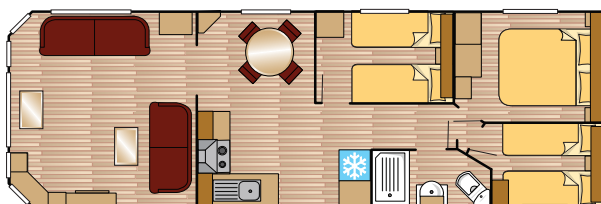

-  Cupboard/ storage
-  Seating
-  Carpet
-  Vinyl Floor
-  Fridge

30x12 2 Bed

32x12 2 Bed

36x12 2 Bed

36x12 3 Bed

OPTIONS AVAILABLE

- Central heating
- Pre galvanised chassis
- Extra Insulation
- Outlook patio door
- Georgian bar windows and door(s)