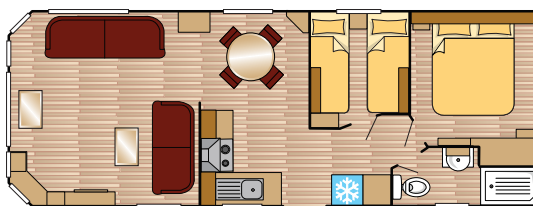

A choice of four layouts guarantee you'll be able choose the holiday home to suit your individual needs and add a personal touch to making the Idylle a true home from home.

STANDARD FEATURES

- uPVC double Glazed
- Pantiled Roof
- uPVC Exterior Cladded
- Exterior Light
- Domestic style gutters and downpipes
- Modern lounge seating
- Totally Vinyl
- Free-standing dining table & four chairs
- Stainless Steel cooker hood
- 4 burner silver hob with FFD as standard
- Integrated fridge freezer
- Microwave space
- 40mm laminate worktops with matching up stands
- MDF doors lounge & Kitchen
- Trumatic 5002 fire with flame effect front
- Vaulted Ceilings throughout
- Domestic style interior doors

-  Cupboard/ storage
-  Seating
-  Carpet
-  Vinyl Floor
-  Fridge

30x12 2 Bed

32x12 2 Bed

36x12 2 Bed

36x12 3 Bed

OPTIONS AVAILABLE

- Central heating
- Pre galvanised chassis
- Extra Insulation
- Outlook patio door
- Georgian bar windows and door(s)