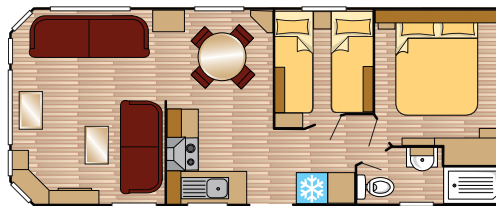

A choice of four layouts guarantee you'll be able choose the holiday home to suit your individual needs and add a personal touch to making the Idylle a true home from home.

STANDARD FEATURES

- uPVC double Glazed
- Pantiled Roof
- uPVC Exterior Cladded
- Exterior Light
- Domestic style gutters and downpipes
- Modern lounge seating
- Totally Vinyl
- Free-standing dining table & four chairs
- Stainless Steel cooker hood
- 4 burner silver hob with FFD as standard
- Integrated fridge freezer
- Microwave space
- 40mm laminate worktops with matching up stands
- MDF doors lounge & Kitchen
- Trumatic 5002 fire with flame effect front
- Vaulted Ceilings throughout
- Domestic style interior doors

-  Cupboard/ storage
-  Seating
-  Carpet
-  Vinyl Floor
-  Fridge

30x12 2 Bed

32x12 2 Bed

36x12 2 Bed

36x12 3 Bed

OPTIONS AVAILABLE

- Central heating
- Pre galvanised chassis
- Extra Insulation
- Outlook patio door
- Georgian bar windows and door(s)