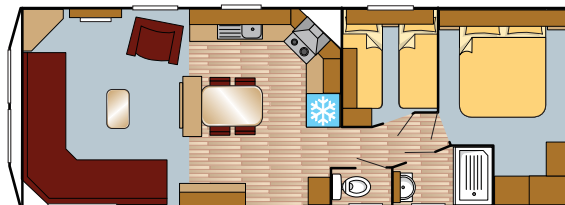

Boston

The Boston offers the most up to date features of all the range, with its modestly spacious lounge area that offers that cosy yet modern feel complete with a flame effect gas fire that adds to the warm atmosphere, its sleek designer kitchen with built in cooker and integrated fridge freezer, the elegant dining room with a free standing table & leather chairs sat nicely next to the centre piece T.V cabinet with a 360° rotational stand, the elegantly styled bedroom that offers ample storage and space to relax with padded headboards and modern designed bathroom suite, uPVC double glazed windows and vaulted ceilings throughout we feel this is the luxury holiday home that really does offer luxury as standard.

32x12 2 Bed

35x12 2 Bed

35x12 3 Bed

OPTIONS AVAILABLE

- Central heating
- Pre galvanised chassis
- Extra insulation
- Totally Vinyl
- Georgian bar windows and door(s)

The information displayed in this leaflet is correct at the time of printing, in the possible event of supply shortages or alternative materials, alterations may have to be made to the models. In this event any changes may be obtained from your dealer. All colours have been matched as close as printing techniques permit, variations may occur when compared to the actual fabrics.