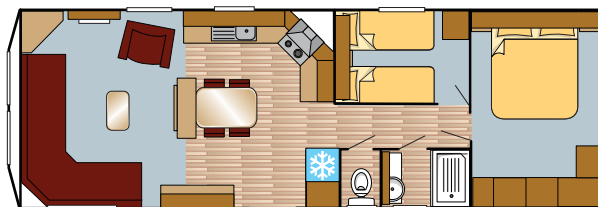

Boston

The Boston offers the most up to date features of all the range, with its modestly spacious lounge area that offers that cosy yet modern feel complete with a flame effect gas fire that adds to the warm atmosphere, its sleek designer kitchen with built in cooker and integrated fridge freezer, the elegant dining room with a free standing table & leather chairs sat nicely next to the centre piece T.V cabinet with a 360° rotational stand, the elegantly styled bedroom that offers ample storage and space to relax with padded headboards and modern designed bathroom suite, uPVC double glazed windows and vaulted ceilings throughout we feel this is the luxury holiday home that really does offer luxury as standard.

32x12 2 Bed

35x12 2 Bed

35x12 3 Bed

OPTIONS AVAILABLE

- Central heating
- Pre galvanised chassis
- Extra insulation
- Totally Vinyl
- Georgian bar windows and door(s)

The information displayed in this leaflet is correct at the time of printing, in the possible event of supply shortages or alternative materials, alterations may have to be made to the models. In this event any changes may be obtained from your dealer. All colours have been matched as close as printing techniques permit, variations may occur when compared to the actual fabrics.