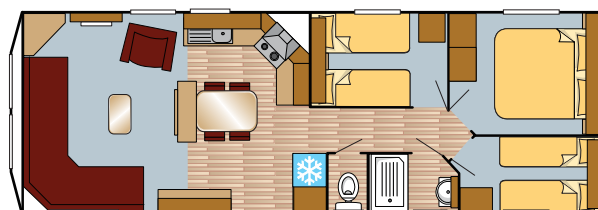

32x12 2 Bed

35x12 2 Bed

35x12 3 Bed

OPTIONS AVAILABLE

- Central heating
- Pre galvanised chassis
- Extra insulation
- Totally Vinyl
- Georgian bar windows and door(s)

The information displayed in this leaflet is correct at the time of printing, in the possible event of supply shortages or alternative materials, alterations may have to be made to the models. In this event any changes may be obtained from your dealer. All colours have been matched as close as printing techniques permit, variations may occur when compared to the actual fabrics.