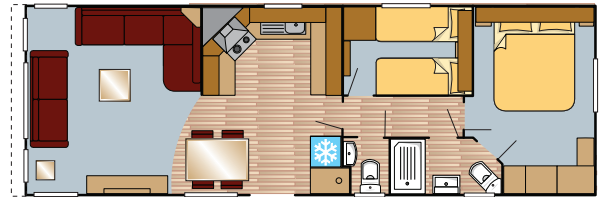

OPTIONS AVAILABLE

- Totally vinyl
- Exterior canopy lights
- Fully-Galvanized Chassis with 10 year guarantee
- Outlook patio door
- Georgian bar windows and door(s)

35x12 2 Bed Window Option